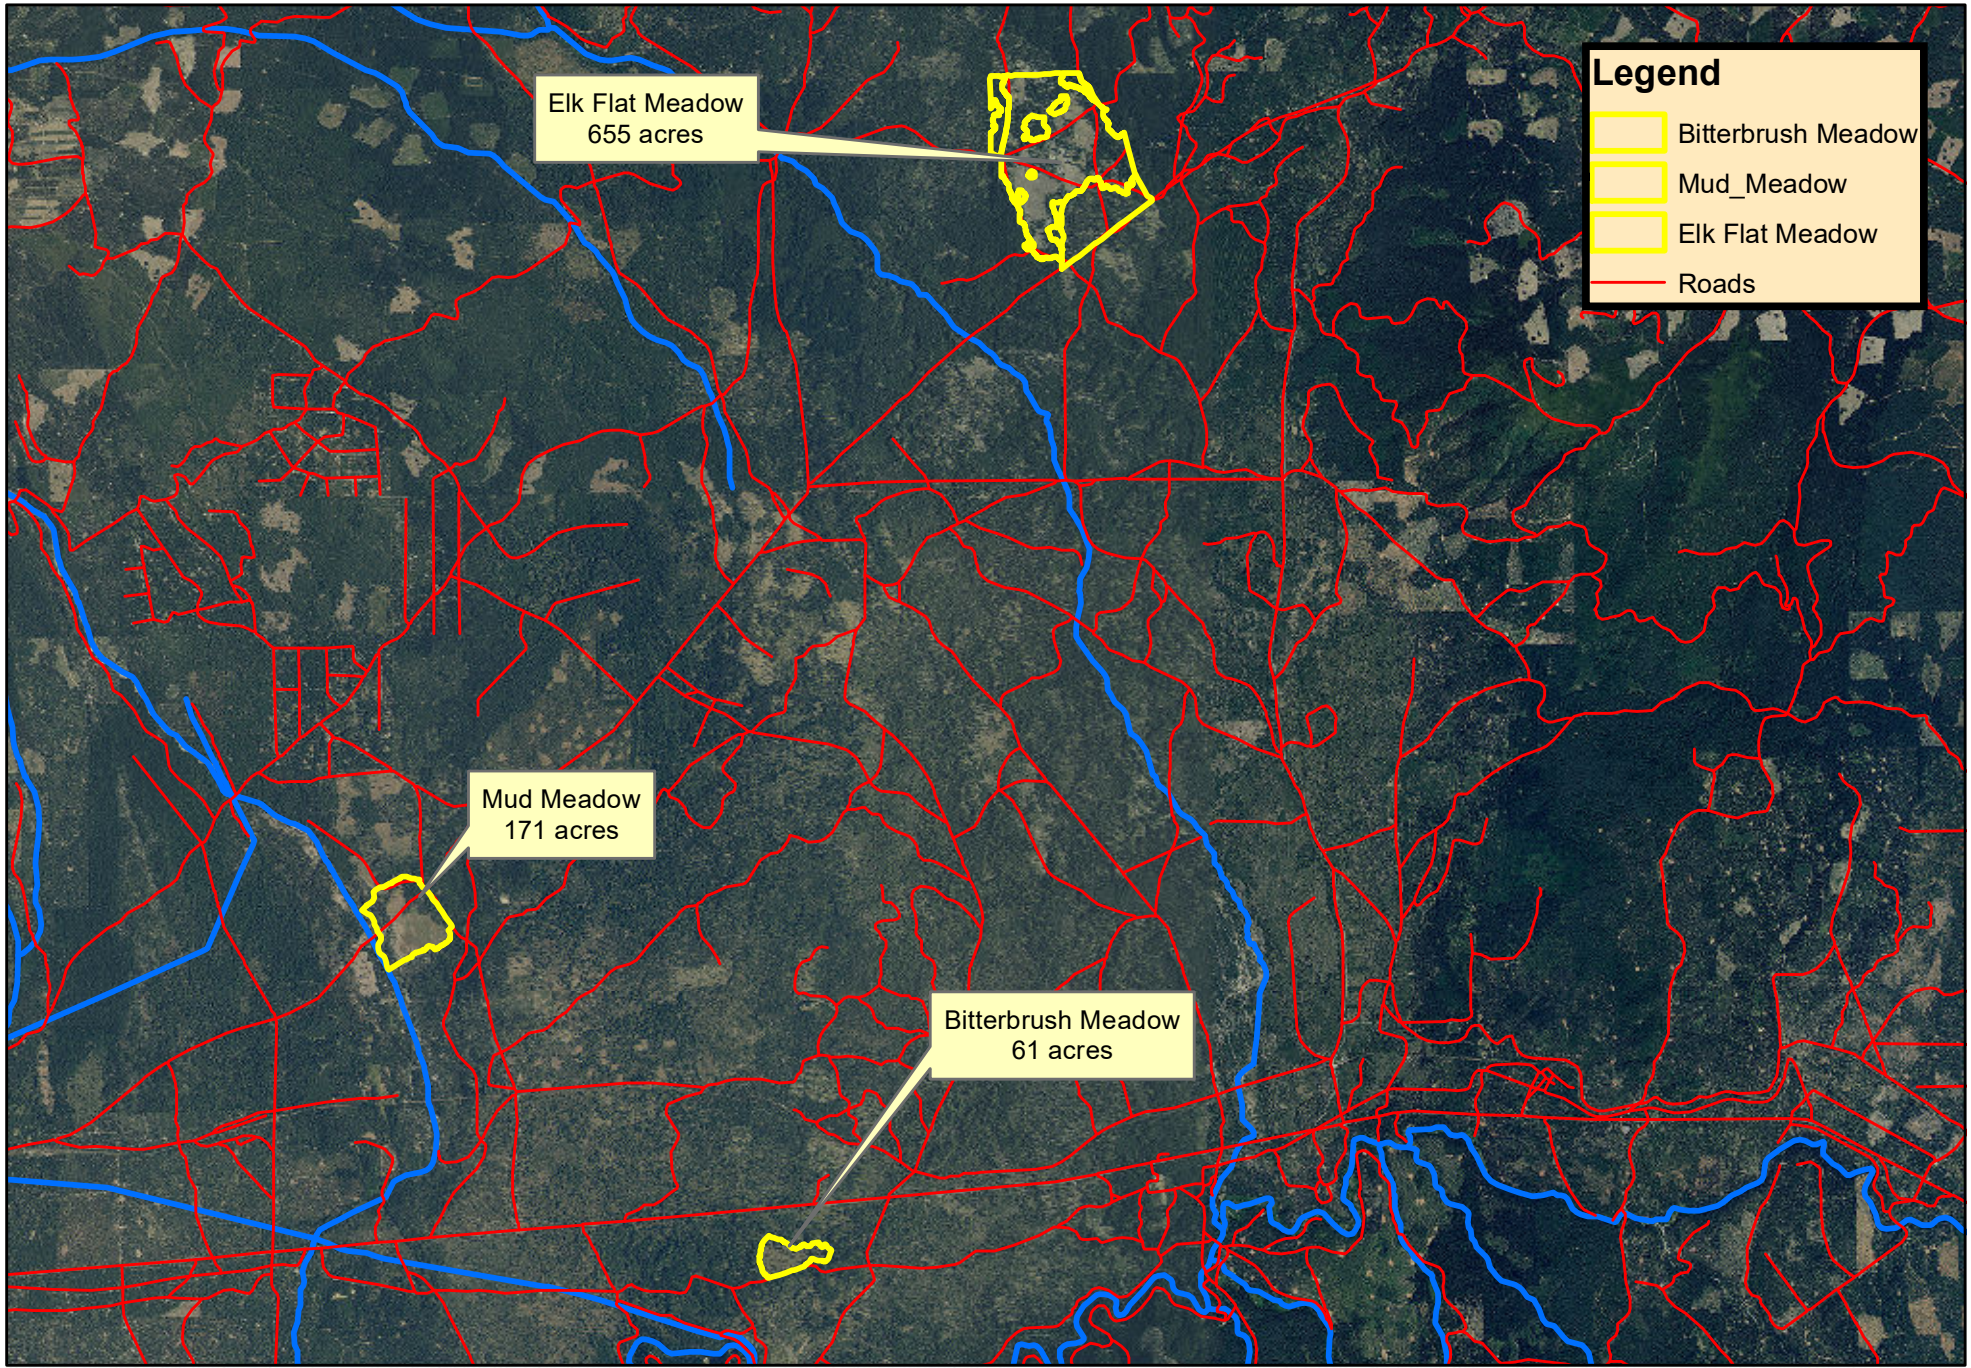

# Elk Flat Meadow Enhancement NFWF Grant

1 in = 7,500 feet