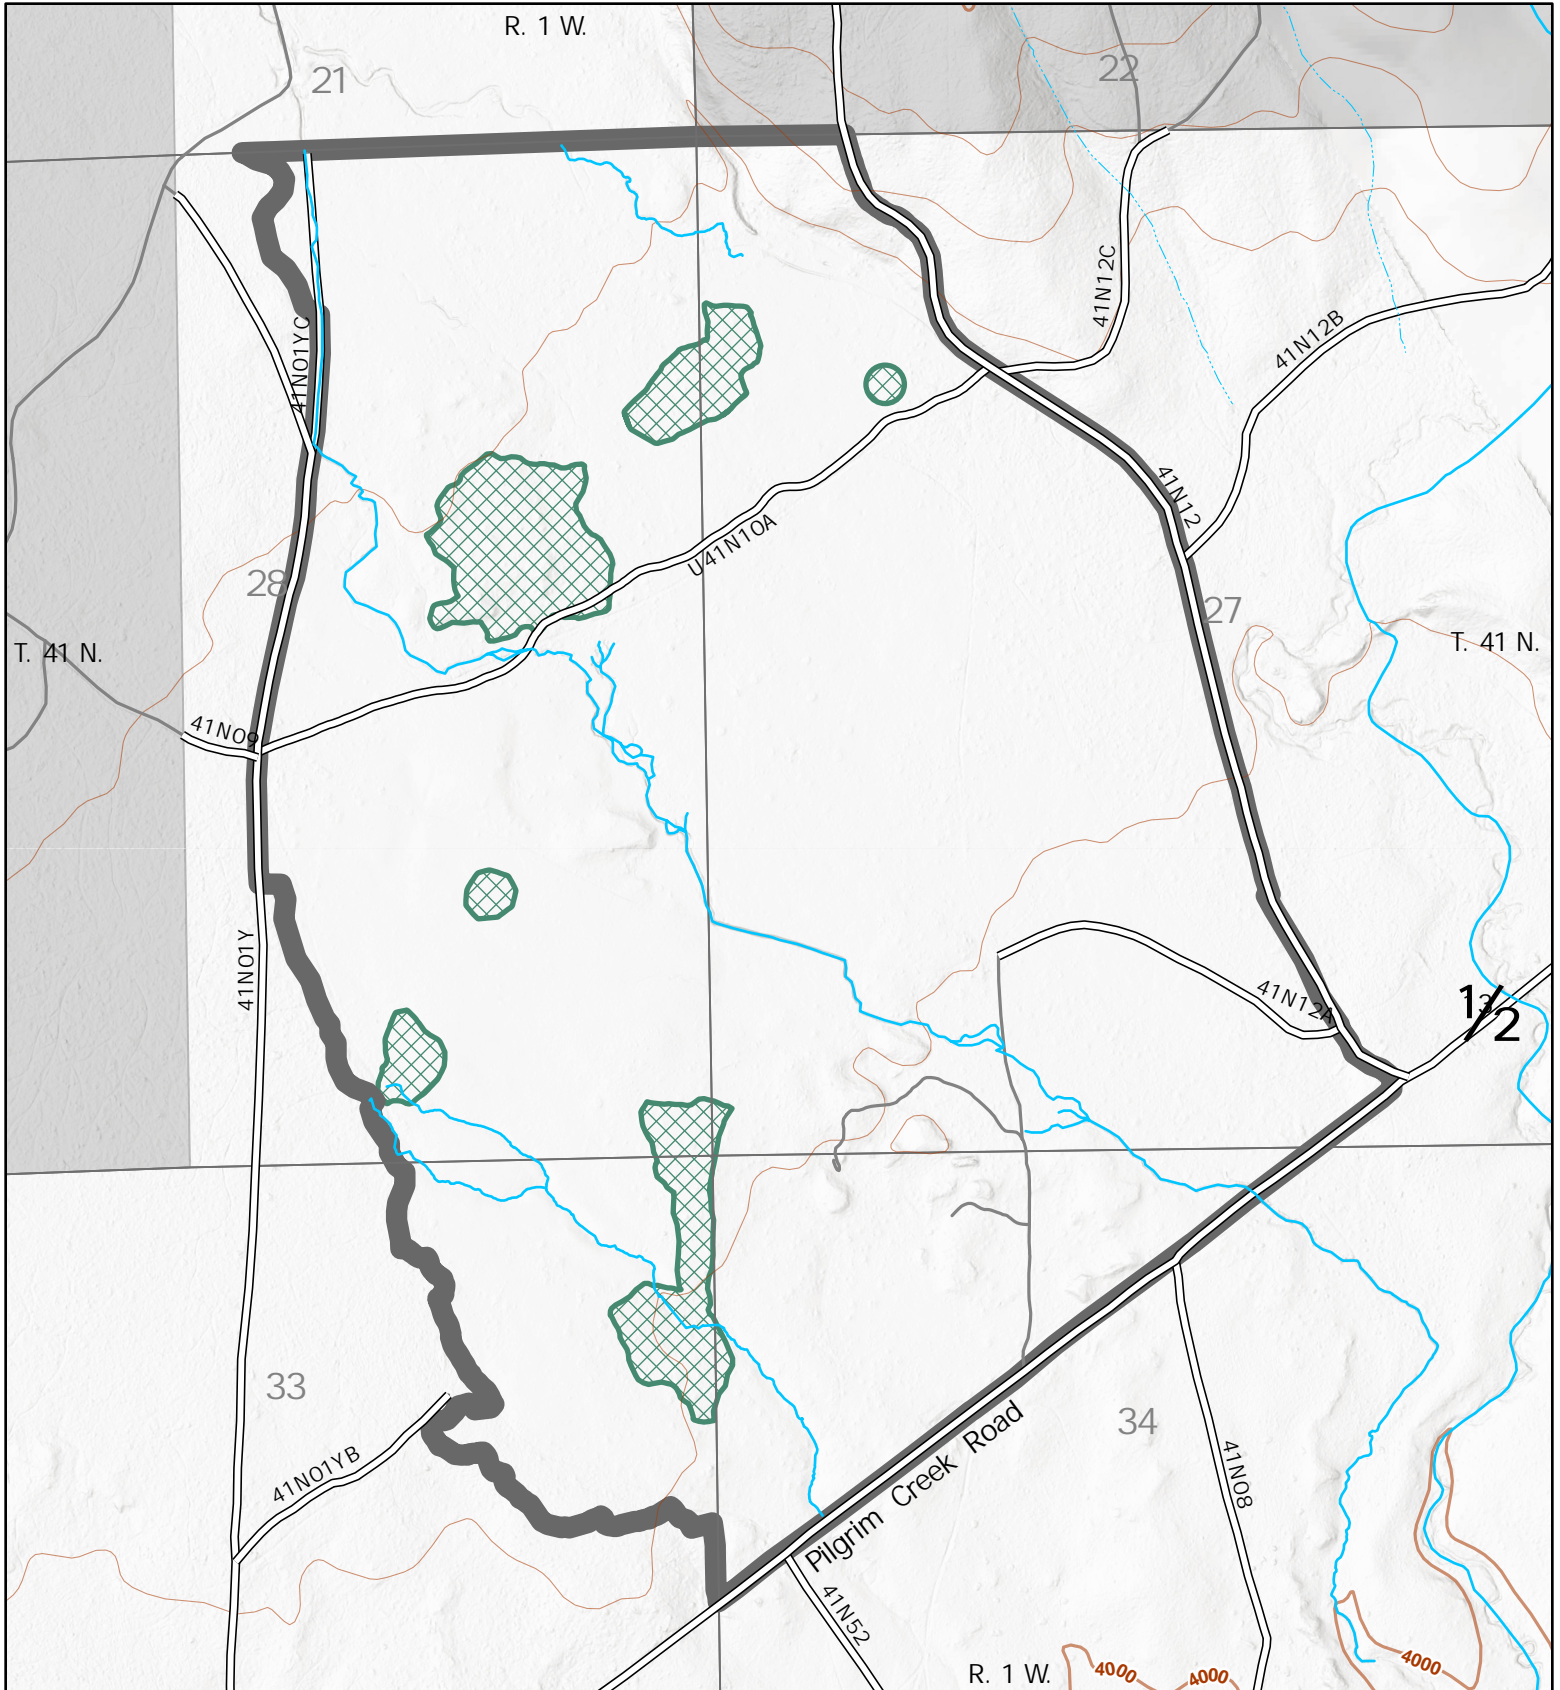

Shasta-Trinity National Forest Shasta McCloud Management Unit 2021 Elk Flat Mastication

February 18, 2021 ALN

Contour Interval is 40 ft.

- Project Area
- Open Roads
- National Forest Land
- Activity Exclusion Areas
- Other Roads
- Other Ownership