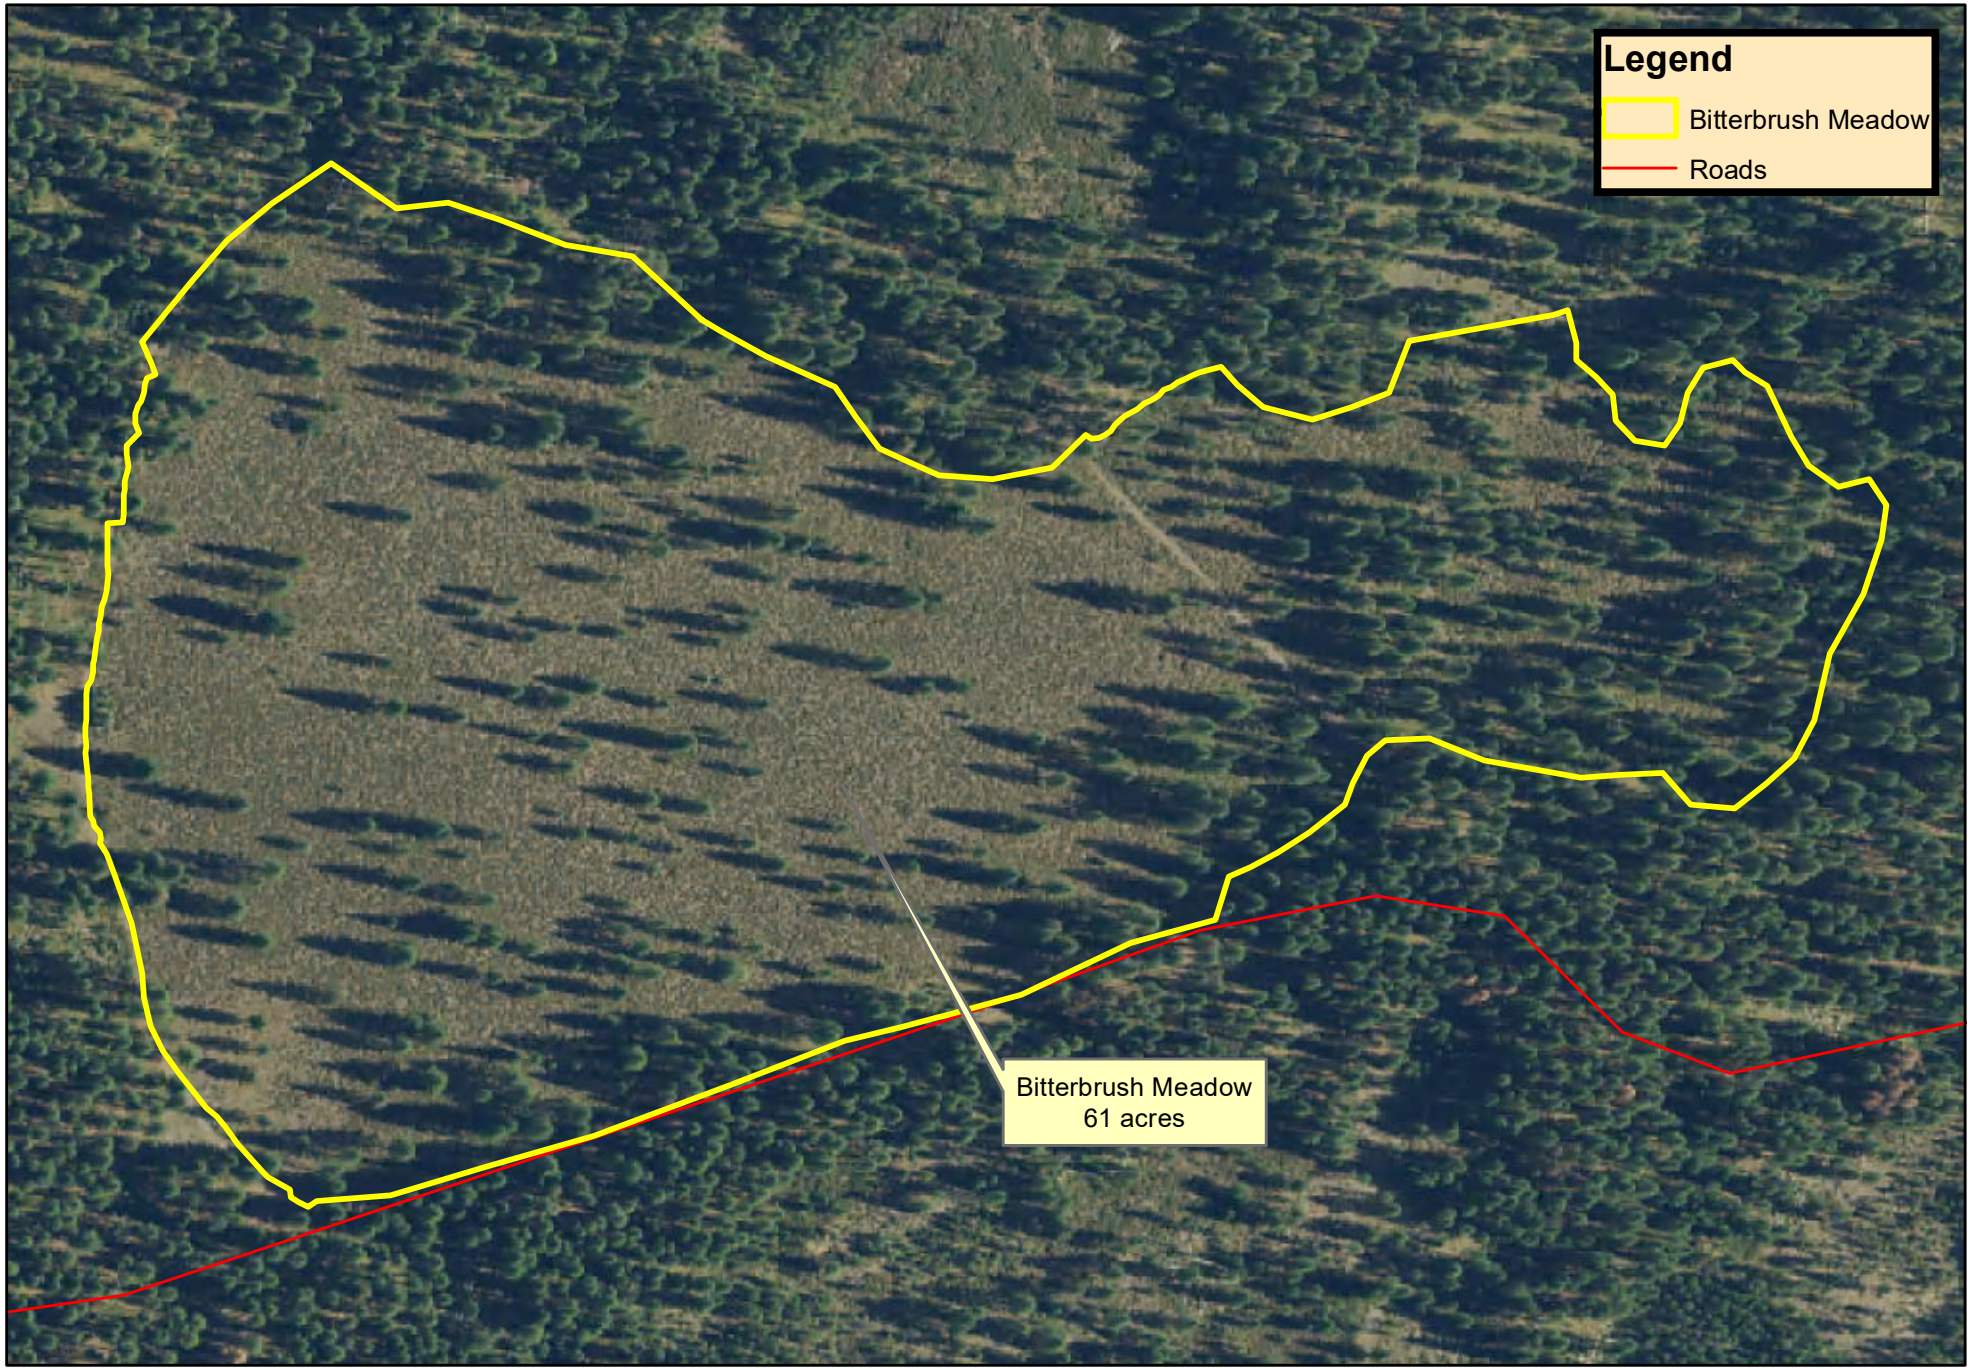

Bitterrush Meadow Enhancement NFWF Grant

Legend

- Bitterbrush Meadow
- Roads

Bitterbrush Meadow
61 acres

1 in = 300 feet