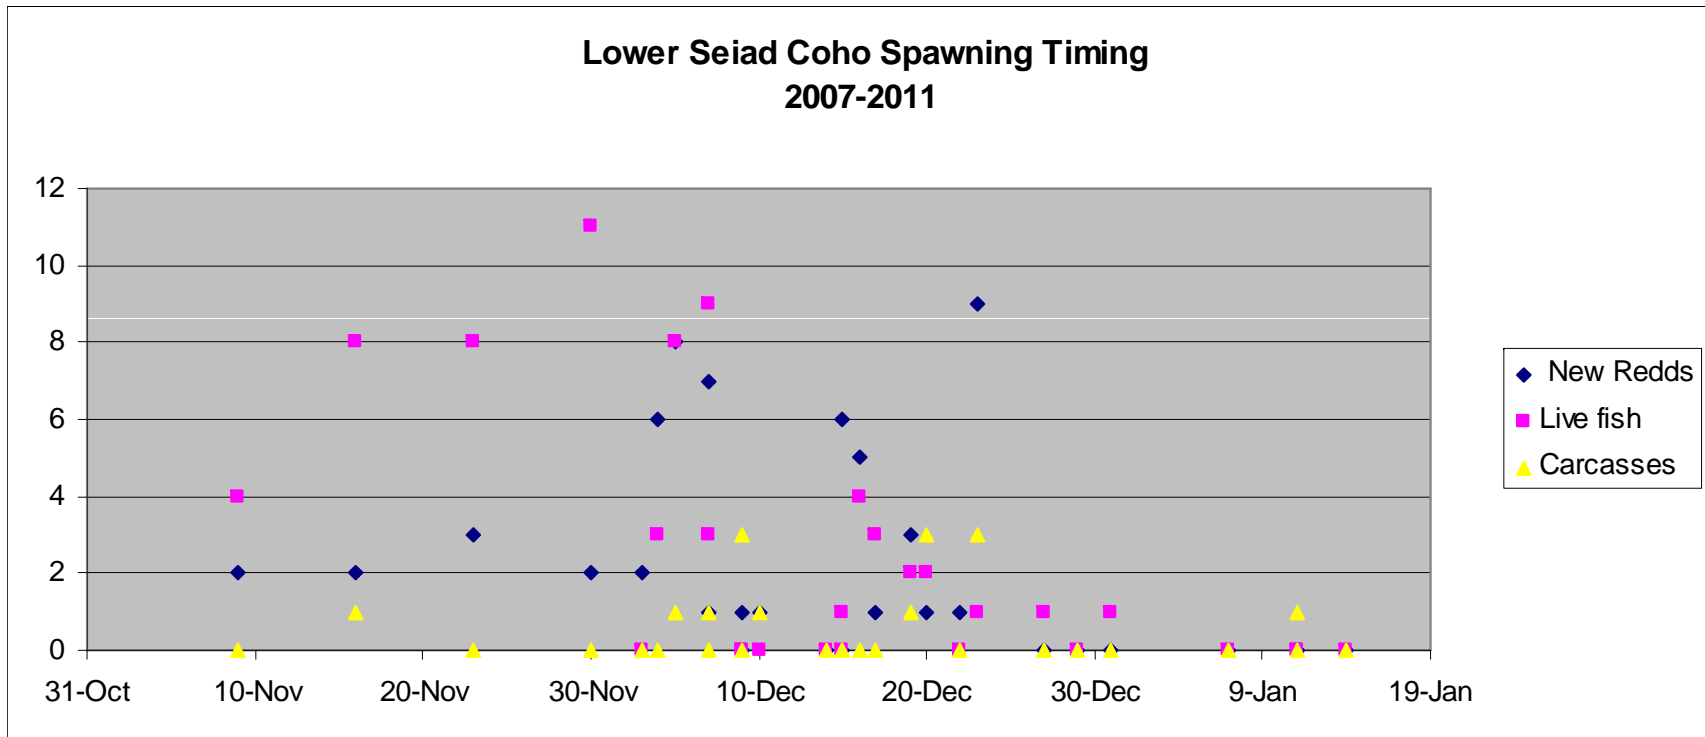

Summary of Upper Klamath Population Coho Spawning Surveys- 2007-2011

Year	Tot. Effort (miles)	Survey Miles	Redds	Live Adults	Carcasses
2007	4.06	3.18	6	3	3
2008	9.58	3.22	15	6	4
2009	7.52	2.88	6	0	0
2010	19	4.56	21	52	5
2011	30	9.9	47	24	3

Note: No data for Horse Creek 2007-2010

Coho Redds Per Mile of Surveyed Stream—2007 to 2011

Seiad Creek Timing

Coho Spawn Timing

Upper Klamath Pop. Vs Middle Klamath Pop.