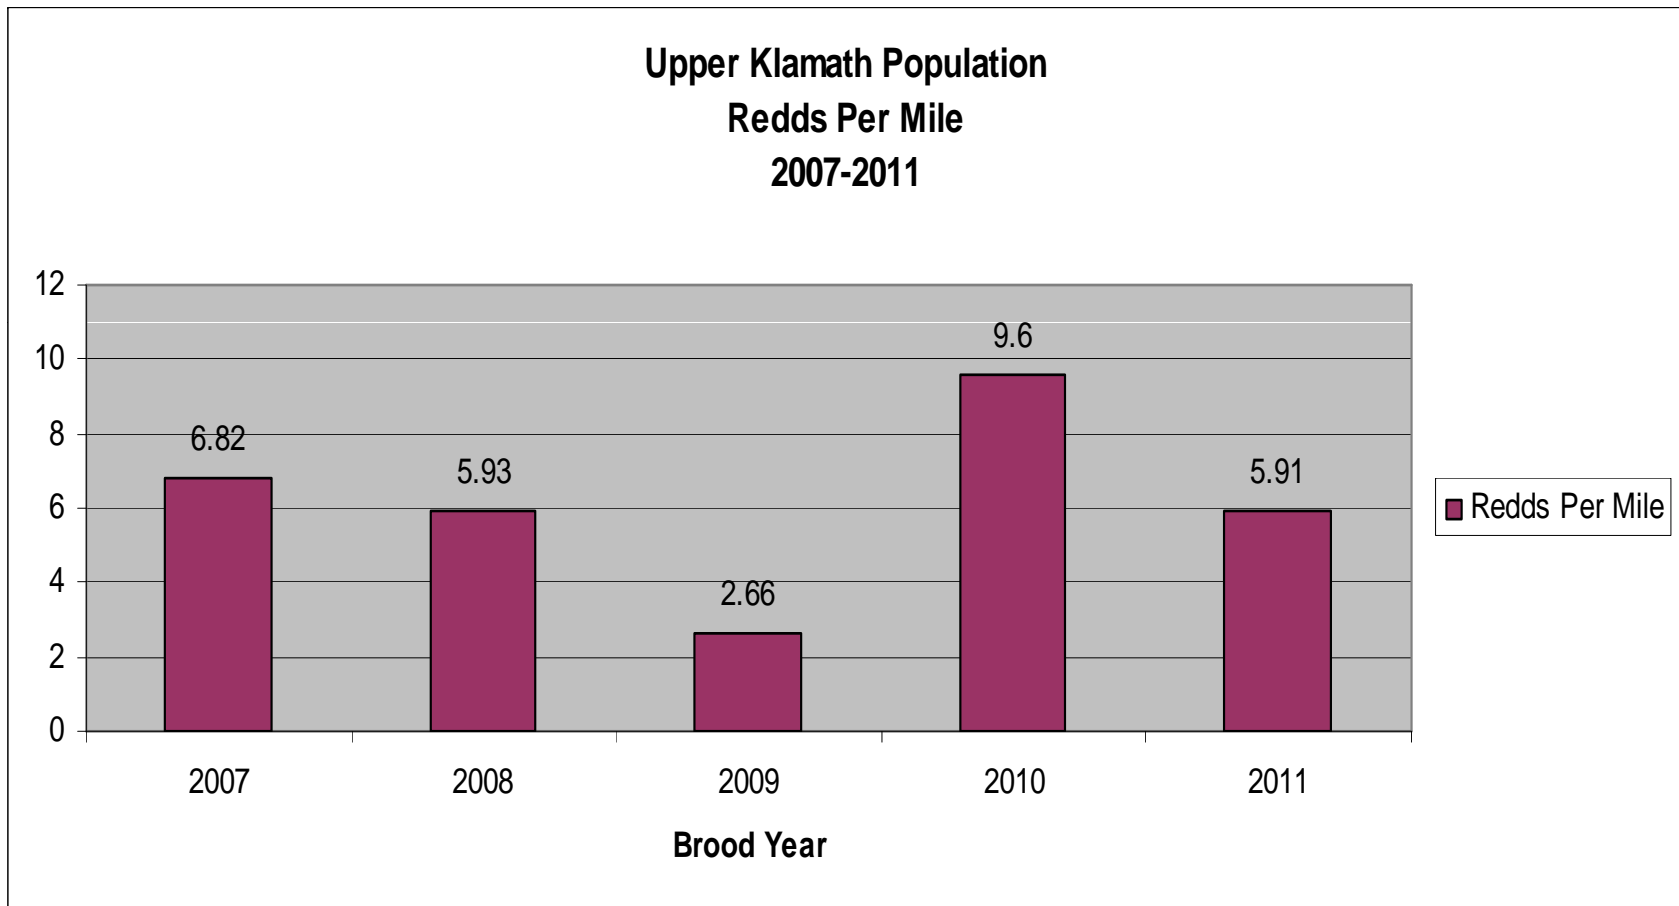

Summary of Upper Klamath Population Coho Spawning Surveys- 2007-2011

Year	Tot. Effort (miles)	Survey Miles	Redds	Live Adults	Carcasses
2007	4.06	3.18	6	3	3
2008	9.58	3.22	15	6	4
2009	7.52	2.88	6	0	0
2010	19	4.56	21	52	5
2011	30	9.9	47	24	3

Note: No data for Horse Creek 2007-2010

Coho Redds Per Mile of Surveyed Stream—2007 to 2011

Seiad Creek Timing

Coho Spawn Timing

Upper Klamath Pop. Vs Middle Klamath Pop.