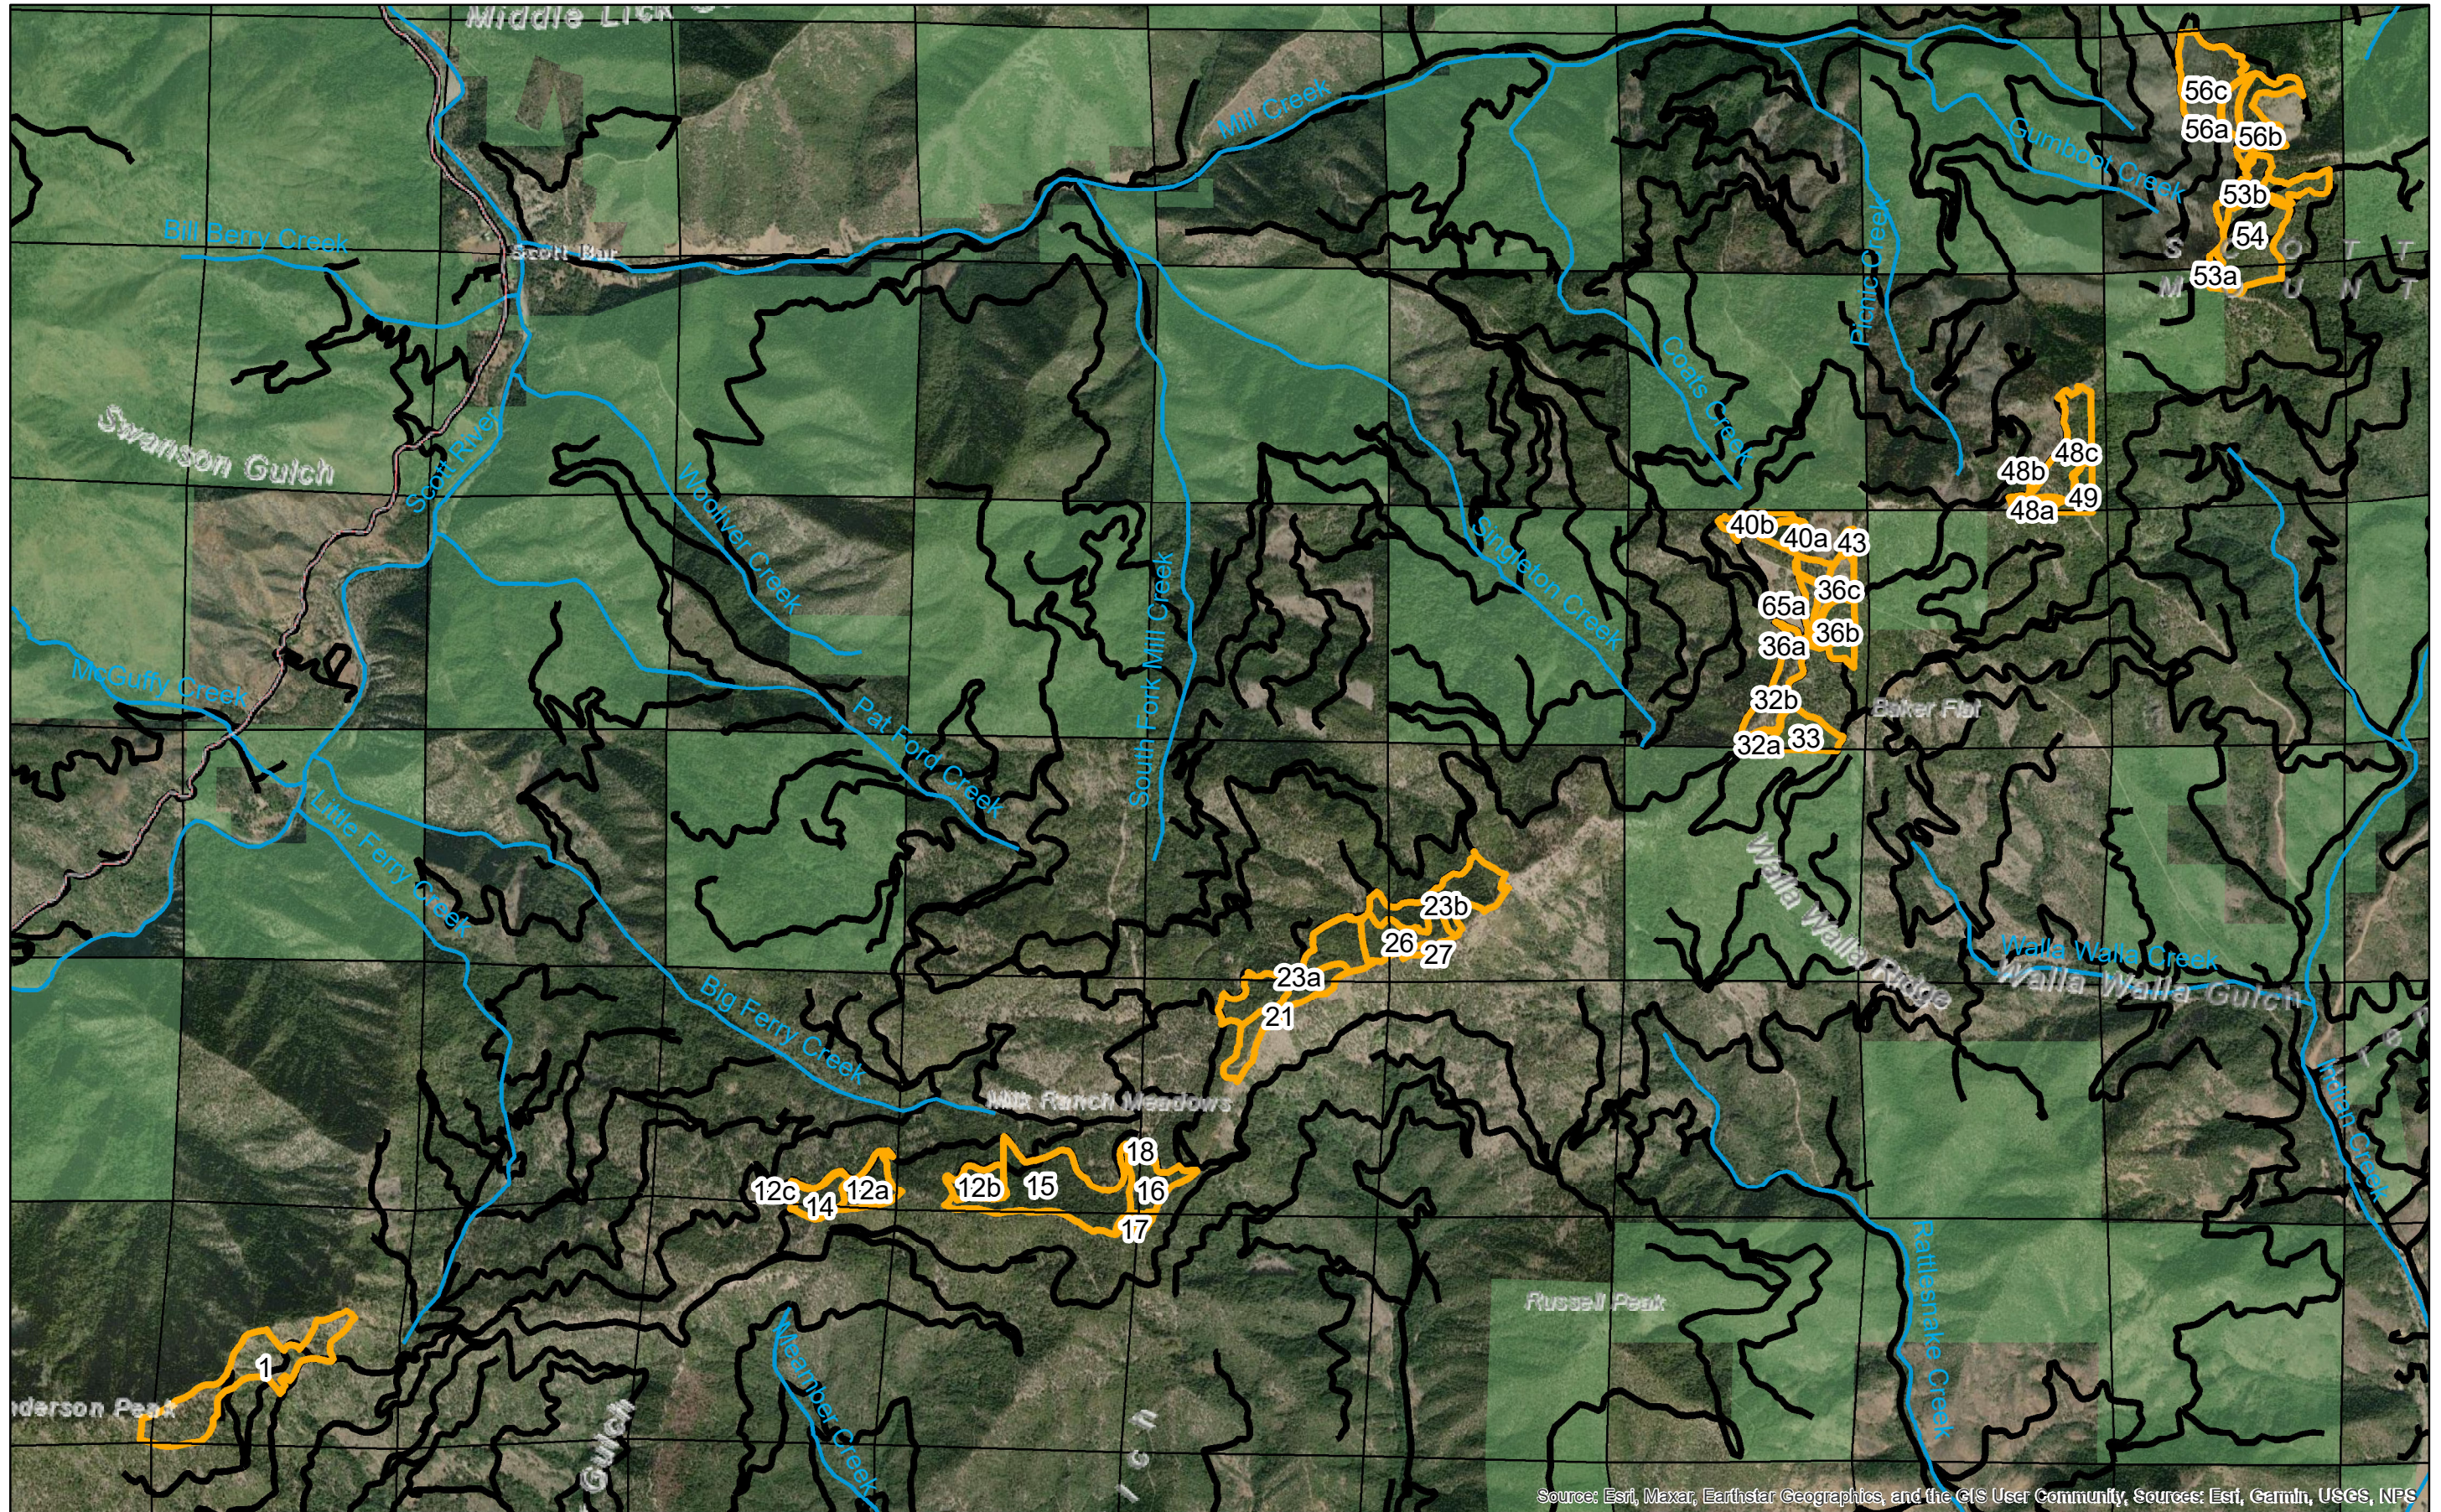

# McKinley Scott: Biomass Treatment Units

Source: Esri, Maxar, Earthstar Geographics, and the GIS User Community. Sources: Esri, Garmin, USGS, NPS

Biomass Units
  KNF
   
 Roads

Created by Michael McGill 6/1/2023  
 Shasta Valley Resource Conservation District  
 NAD 1983