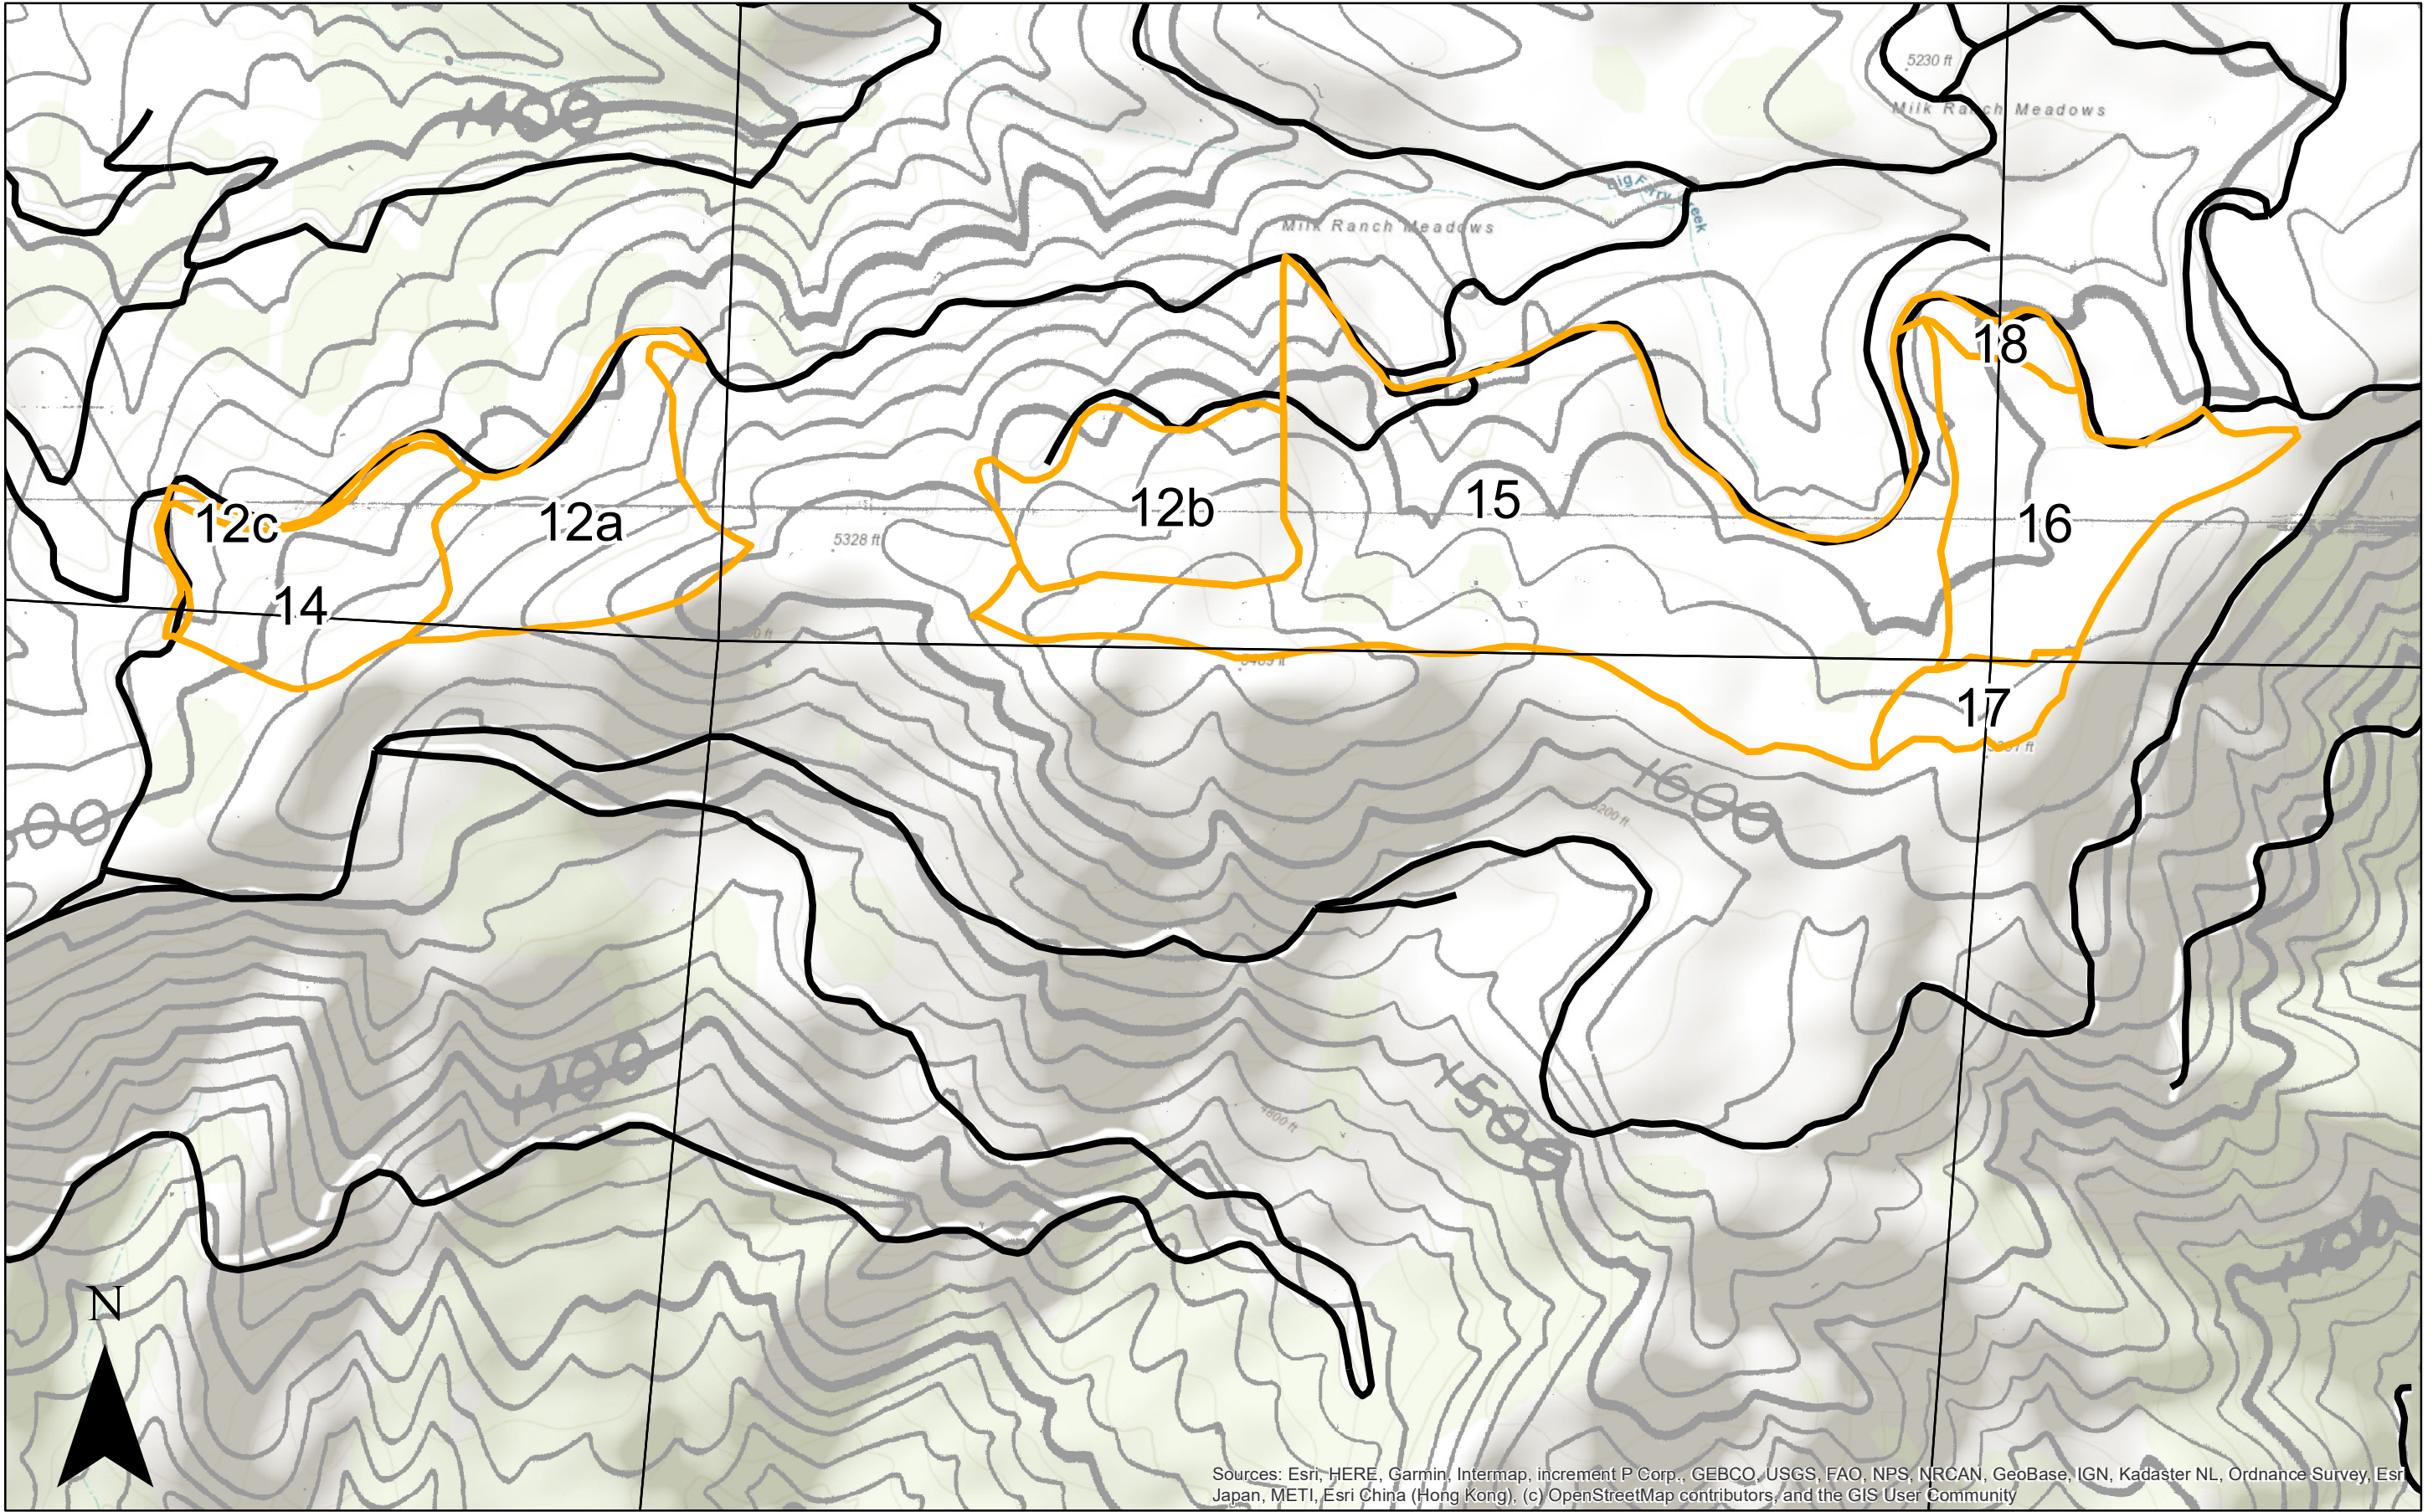

McKinley Scott: Biomass Treatment Units - Map 2 of 6

Sources: Esri, HERE, Garmin, Intermap, increment P Corp., GEBCO, USGS, FAO, NPS, NRCAN, GeoBase, IGN, Kadaster NL, Ordnance Survey, Esri Japan, METI, Esri China (Hong Kong), (c) OpenStreetMap contributors, and the GIS User Community

 Biomass Units  Roads
 KNF 1:8,000

Created by Michael McGill 6/1/2023
Shasta Valley Resource Conservation District
NAD 1983