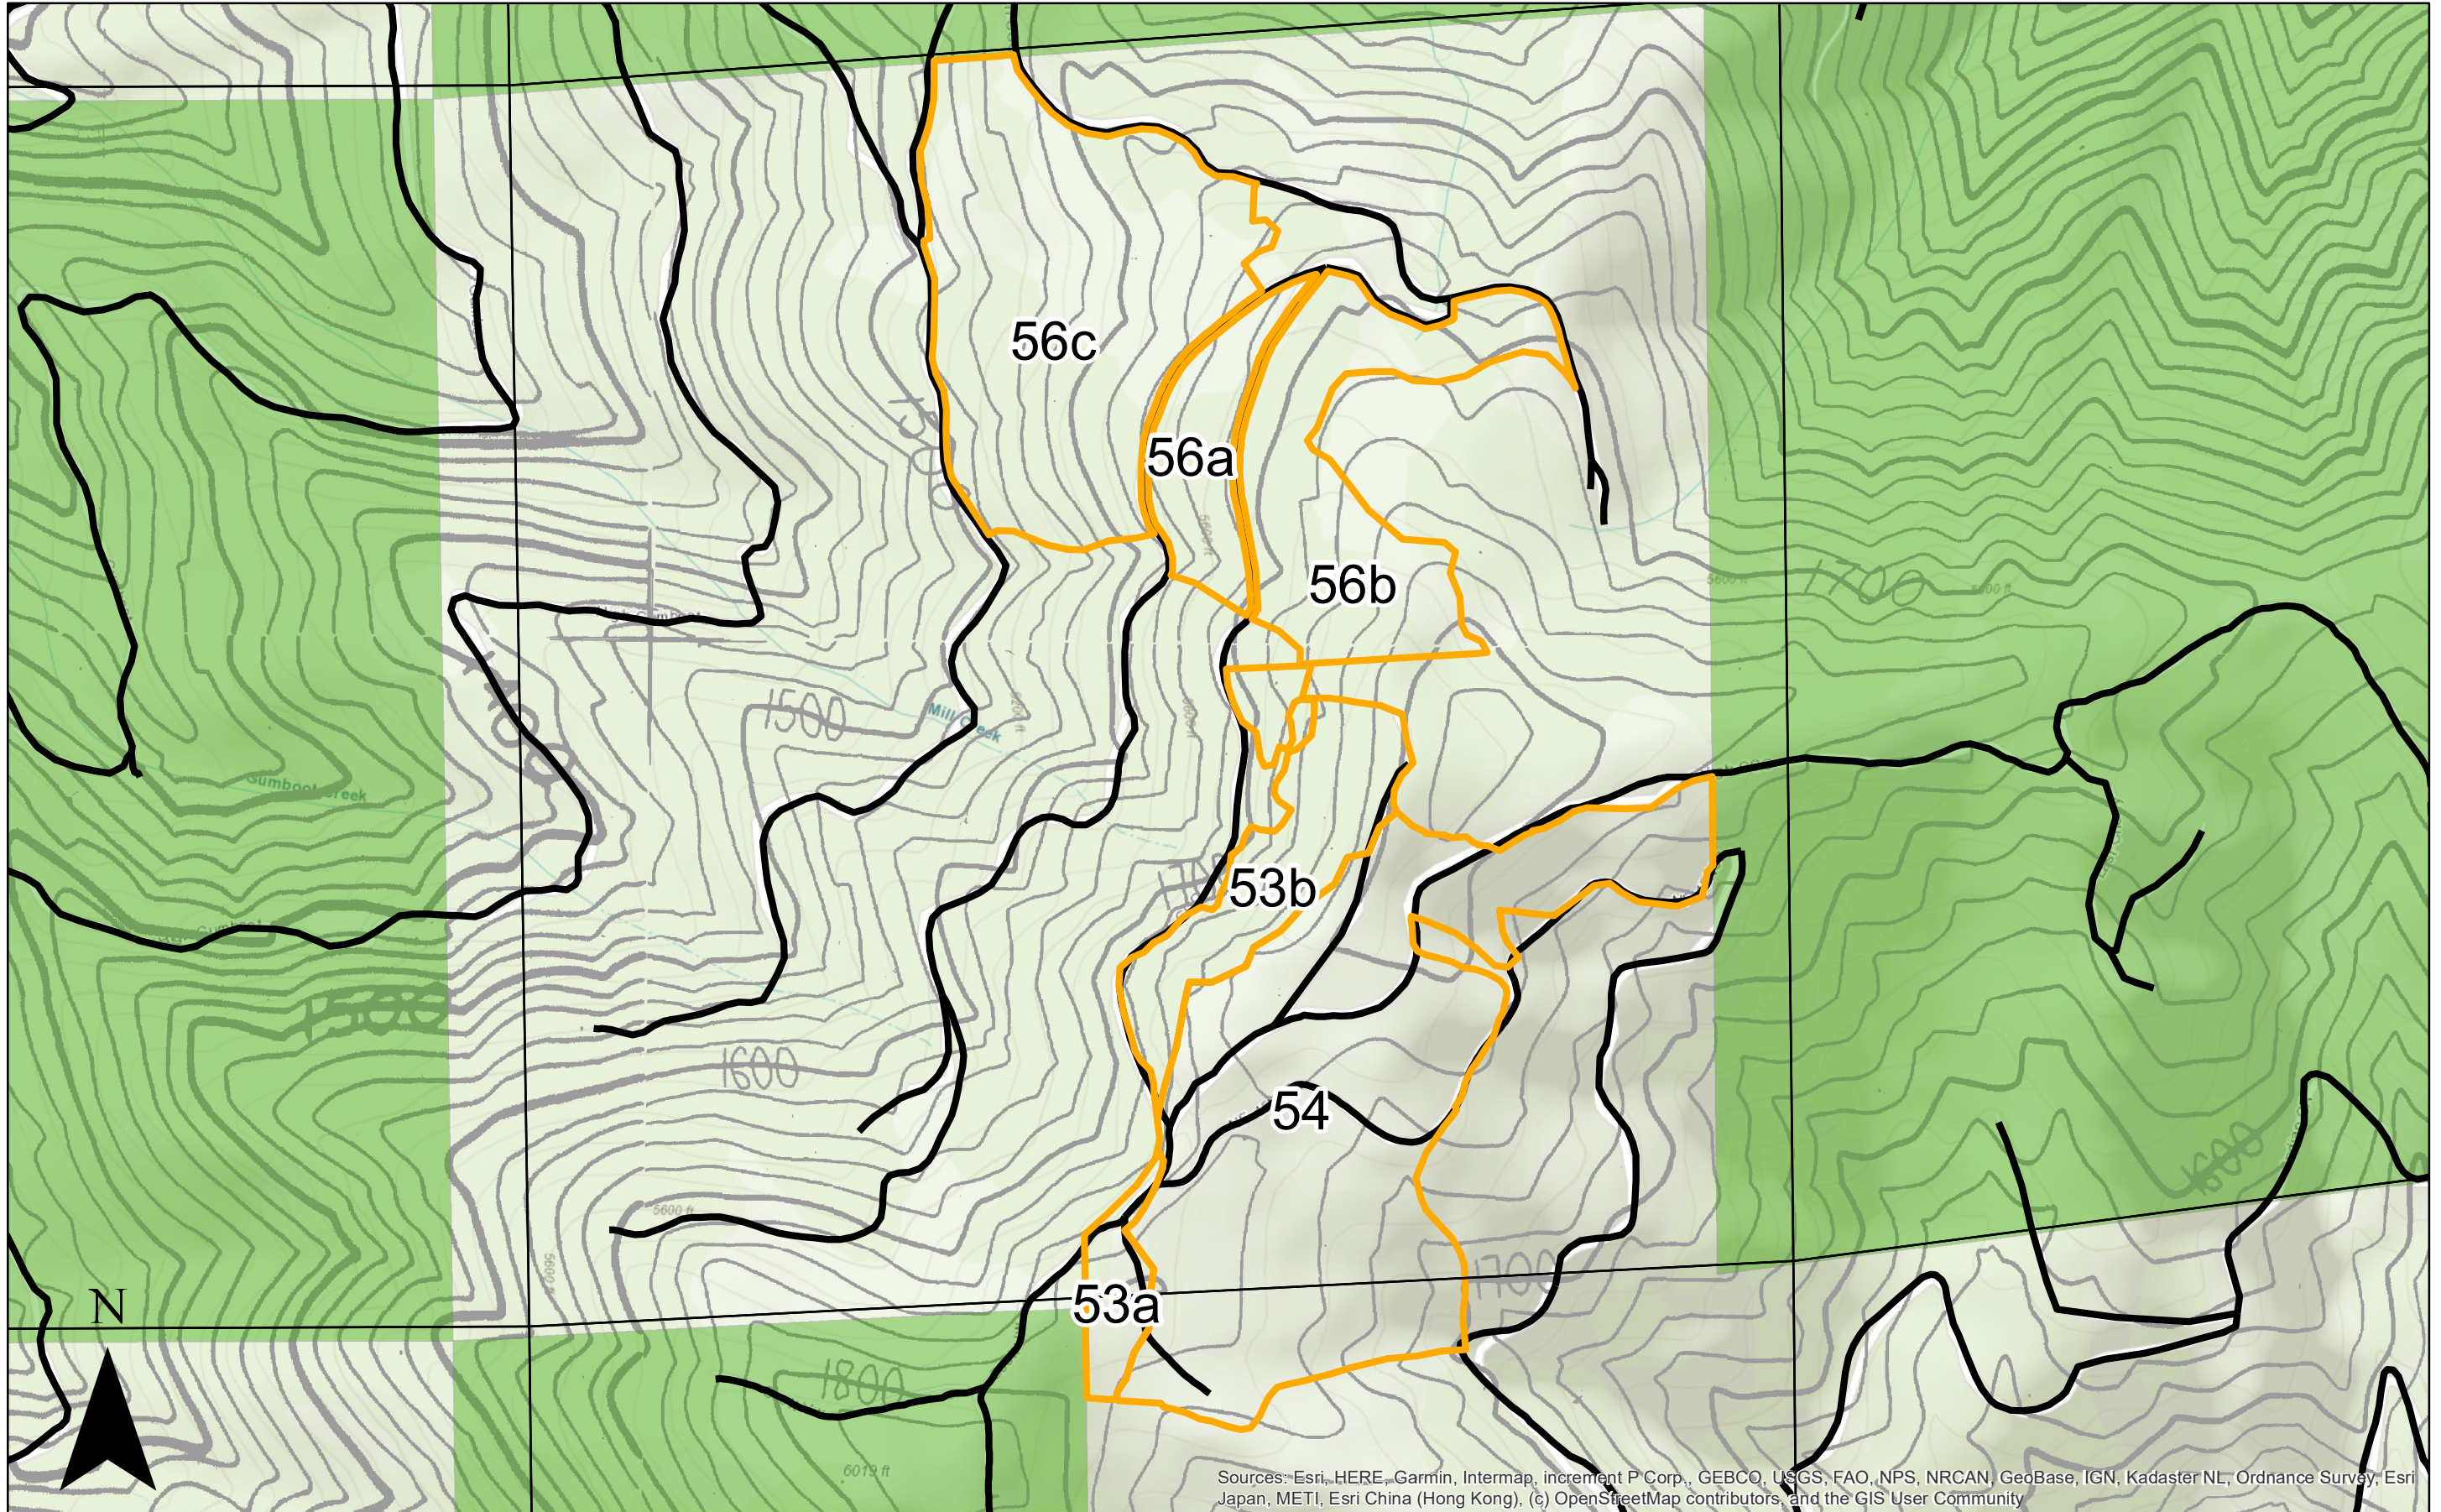

McKinley Scott: Biomass Treatment Units - Map 6 of 6

Sources: Esri, HERE, Garmin, Intermap, increment P Corp., GEBCO, USGS, FAO, NPS, NRCAN, GeoBase, IGN, Kadaster NL, Ordnance Survey, Esri Japan, METI, Esri China (Hong Kong), (c) OpenStreetMap contributors, and the GIS User Community

 Biomass Units  Roads
 KNF 1:8,000

Created by Michael McGill 6/1/2023
Shasta Valley Resource Conservation District
NAD 1983