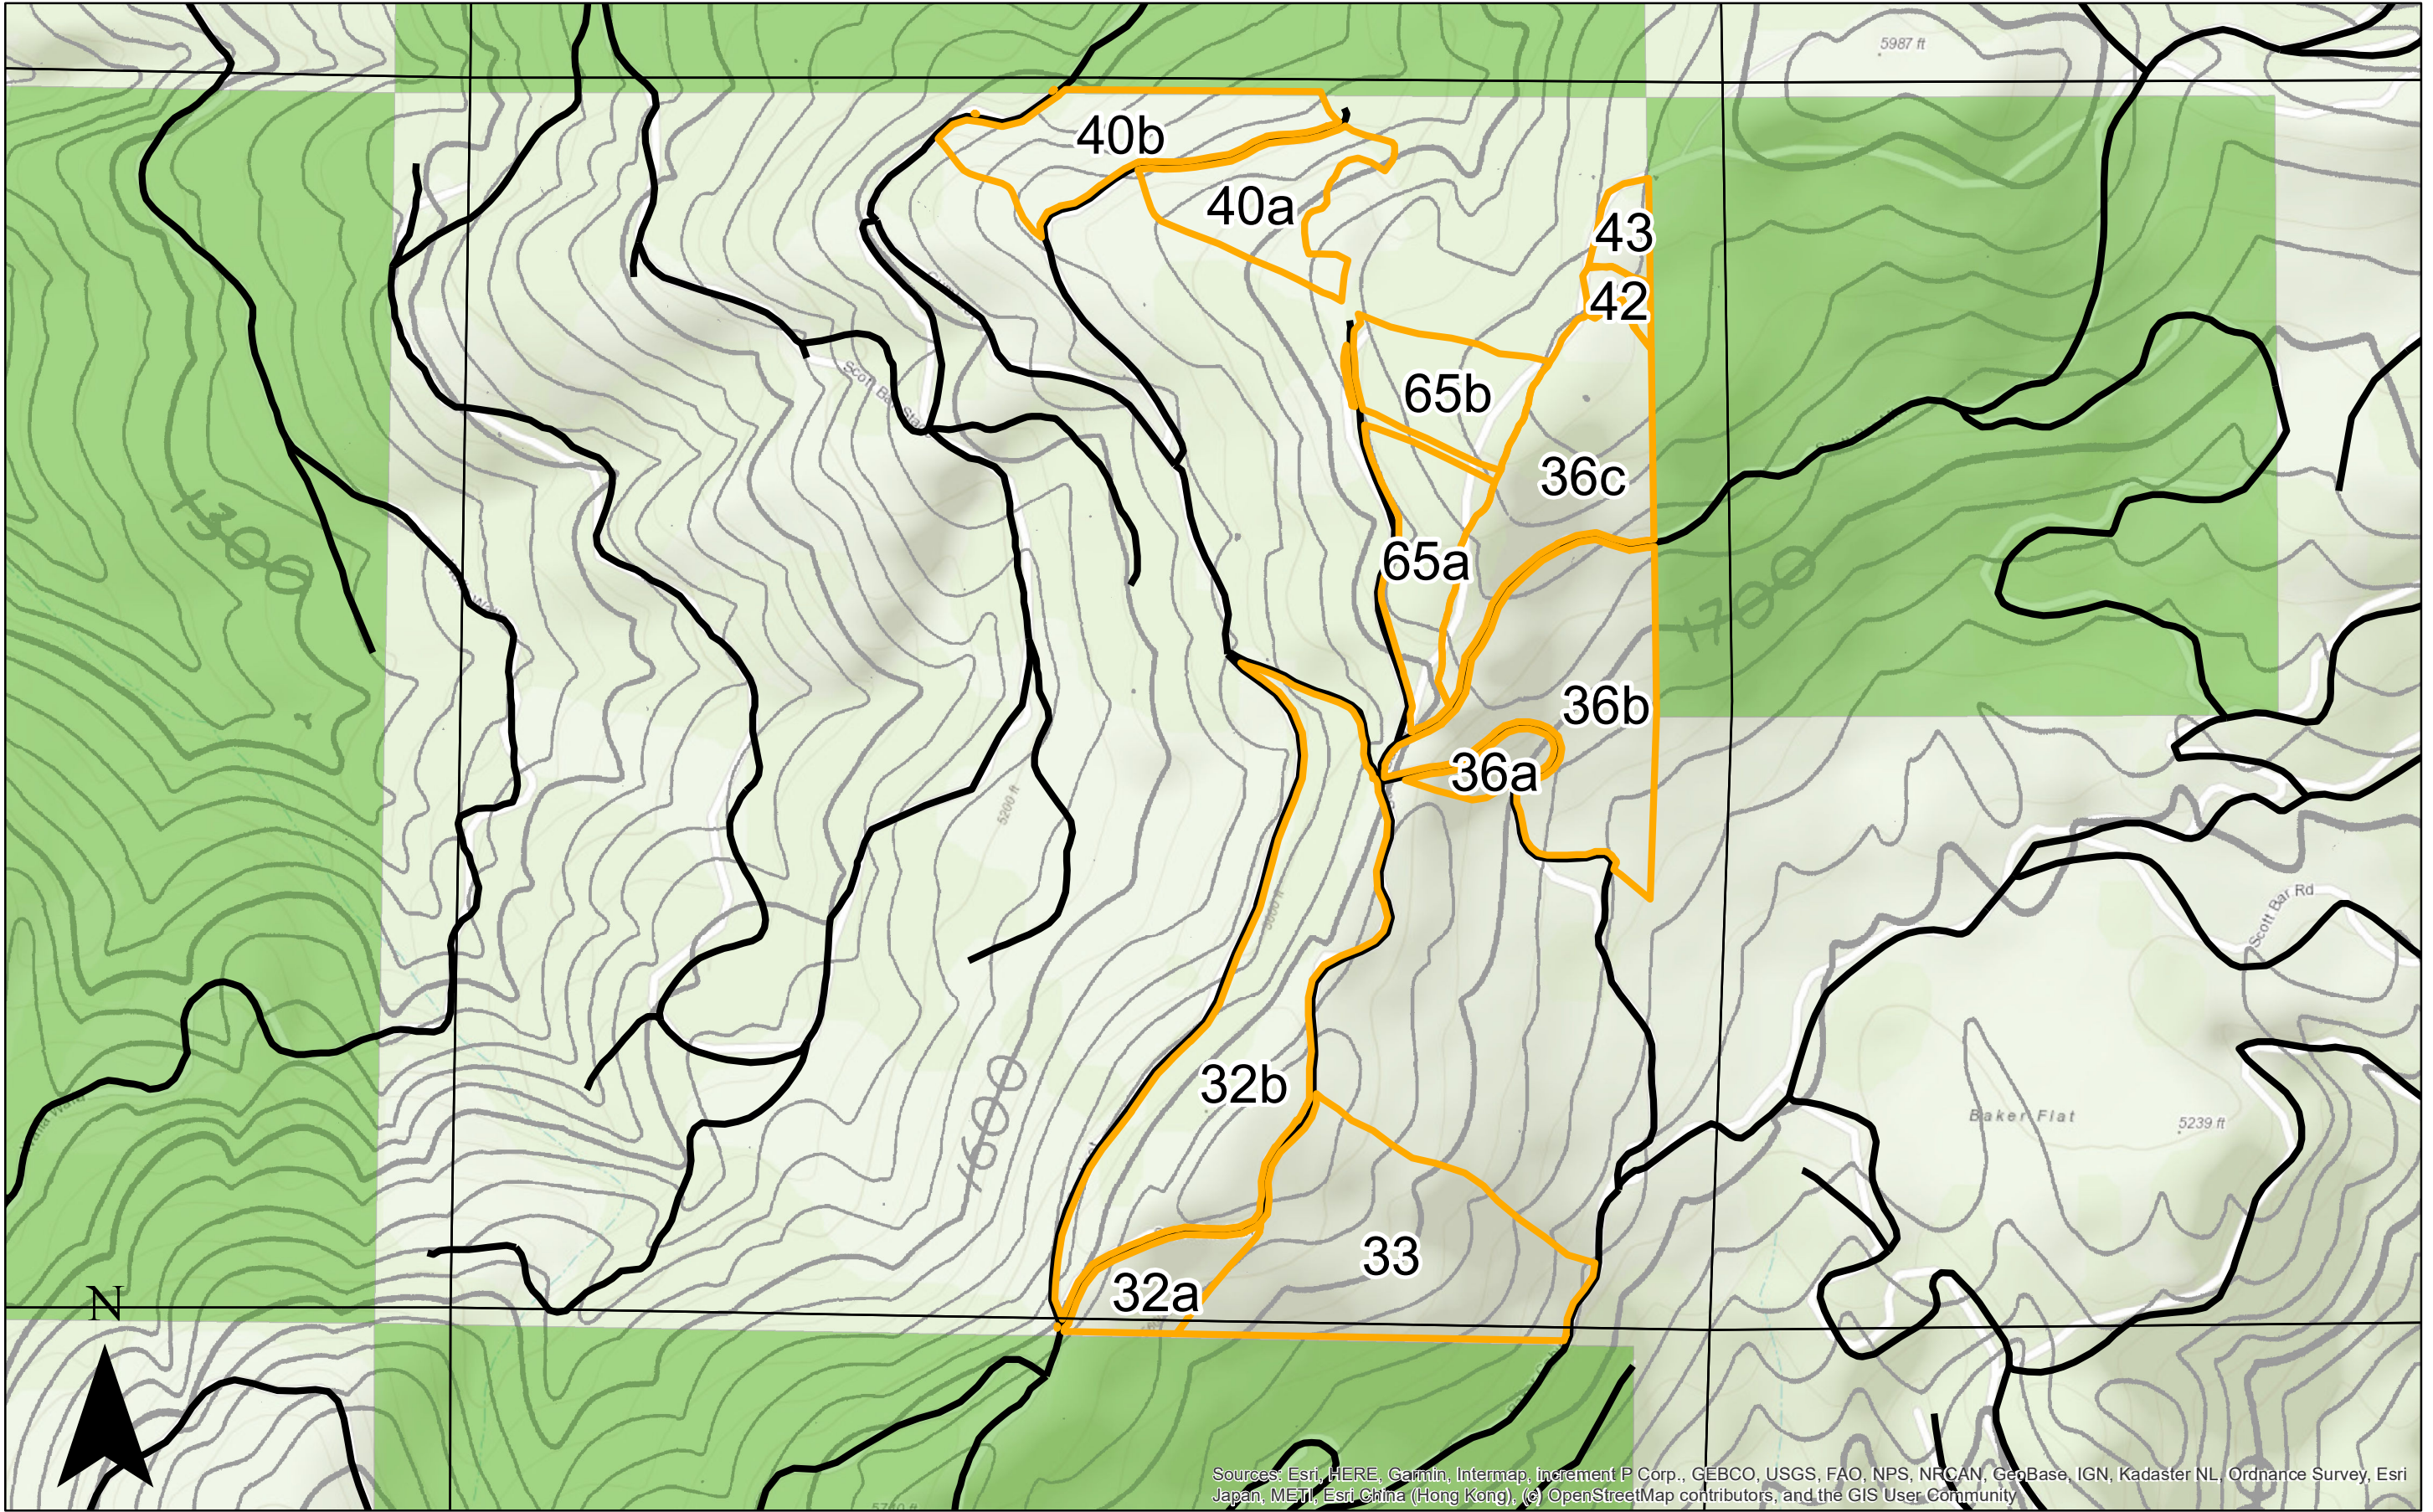

McKinley Scott: Biomass Treatment Units - Map 4 of 6

Sources: Esri, HERE, Garmin, Intermap, increment P Corp., GEBCO, USGS, FAO, NPS, NRCAN, GeoBase, IGN, Kadaster NL, Ordnance Survey, Esri Japan, METI, Esri China (Hong Kong), © OpenStreetMap contributors, and the GIS User Community

 Biomass Units  Roads
 KNF **1:8,000**

Created by Michael McGill 6/1/2023
Shasta Valley Resource Conservation District
NAD 1983